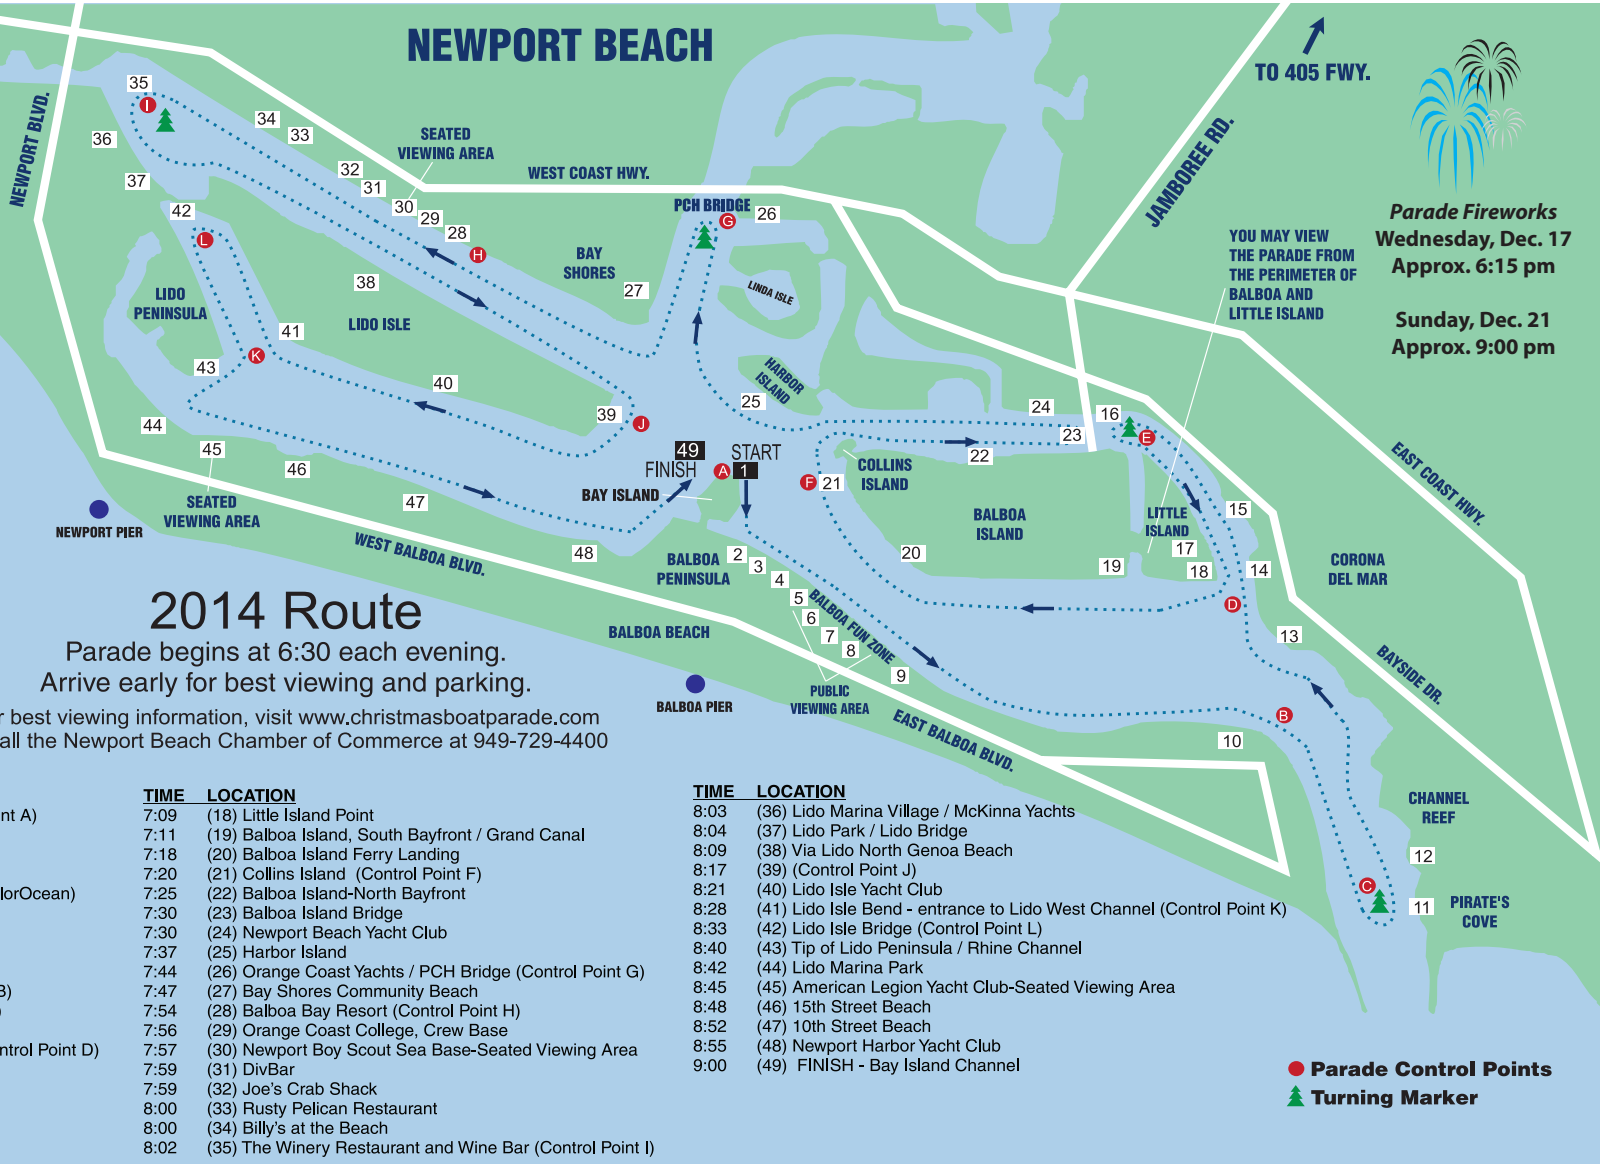

Parade Fireworks
Wednesday, Dec. 17
Approx. 6:15 pm

Sunday, Dec. 21
Approx. 9:00 pm

TIME	LOCATION
6:30	(1) START-Bay Island Channel (Control Point A)
6:34	(2) Newport Landing Restaurant
6:34	(3) Newport Landing Sportsfishing
6:34	(4) Balboa Boat Rentals
6:35	(5) Newport Harbor Nautical Museum (ExplorOcean)
6:35	(6) Balboa Peninsula Ferry Landing
6:35	(7) Catalina Passenger Service
6:36	(8) Davey's Locker
6:36	(9) Harborside Restaurant-Balboa Pavilion
6:49	(10) Peninsula Point Beach (Control Point B)
6:52	(11) Pirate's Cove (Parade Control Point C)
6:54	(12) Channel Reef
6:56	(13) Coast Guard-Harbor Master Dock (Control Point D)
6:57	(14) Balboa Yacht Club
7:00	(15) Bahia Corinthian Yacht Club
7:03	(16) Balboa Island Bridge (Control Point E)
7:06	(17) Little Island Beach

TIME	LOCATION
7:09	(18) Little Island Point
7:11	(19) Balboa Island, South Bayfront / Grand Canal
7:18	(20) Balboa Island Ferry Landing
7:20	(21) Collins Island (Control Point F)
7:25	(22) Balboa Island-North Bayfront
7:30	(23) Balboa Island Bridge
7:30	(24) Newport Beach Yacht Club
7:37	(25) Harbor Island
7:44	(26) Orange Coast Yachts / PCH Bridge (Control Point G)
7:47	(27) Bay Shores Community Beach
7:54	(28) Balboa Bay Resort (Control Point H)
7:56	(29) Orange Coast College, Crew Base
7:57	(30) Newport Boy Scout Sea Base-Seated Viewing Area
7:59	(31) DivBar
7:59	(32) Joe's Crab Shack
8:00	(33) Rusty Pelican Restaurant
8:00	(34) Billy's at the Beach
8:02	(35) The Winery Restaurant and Wine Bar (Control Point I)