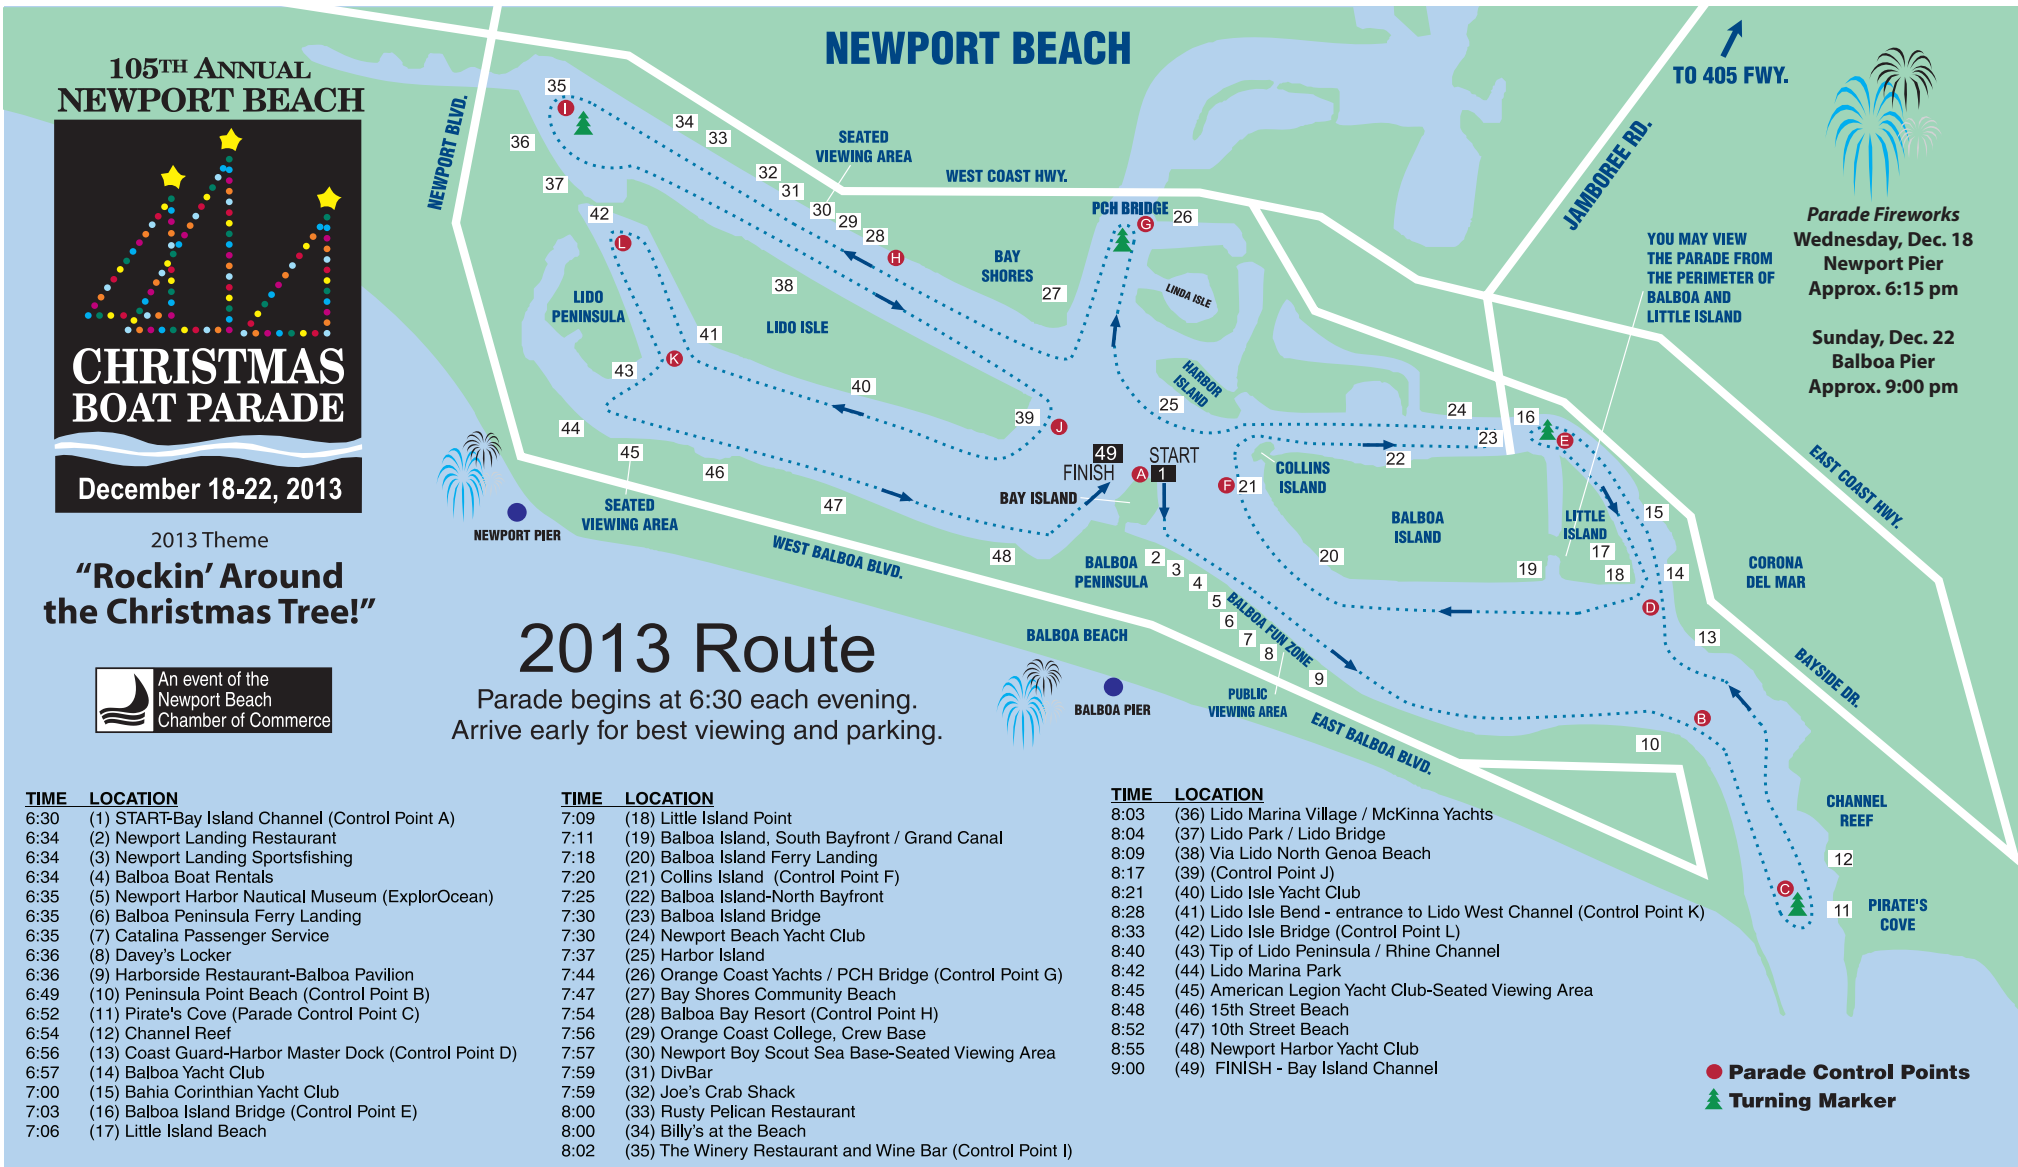

105<sup>TH</sup> ANNUAL  
NEWPORT BEACH

CHRISTMAS  
BOAT PARADE

December 18-22, 2013

2013 Theme

“Rockin’ Around  
the Christmas Tree!”

# 2013 Route

Parade begins at 6:30 each evening.  
Arrive early for best viewing and parking.

**TIME LOCATION**

- 6:30 (1) START-Bay Island Channel (Control Point A)
- 6:34 (2) Newport Landing Restaurant
- 6:34 (3) Newport Landing Sportsfishing
- 6:34 (4) Balboa Boat Rentals
- 6:35 (5) Newport Harbor Nautical Museum (ExplorOcean)
- 6:35 (6) Balboa Peninsula Ferry Landing
- 6:35 (7) Catalina Passenger Service
- 6:36 (8) Davey's Locker
- 6:36 (9) Harborside Restaurant-Balboa Pavilion
- 6:49 (10) Peninsula Point Beach (Control Point B)
- 6:52 (11) Pirate's Cove (Parade Control Point C)
- 6:54 (12) Channel Reef
- 6:56 (13) Coast Guard-Harbor Master Dock (Control Point D)
- 6:57 (14) Balboa Yacht Club
- 7:00 (15) Bahia Corinthian Yacht Club
- 7:03 (16) Balboa Island Bridge (Control Point E)
- 7:06 (17) Little Island Beach

**TIME LOCATION**

- 7:09 (18) Little Island Point
- 7:11 (19) Balboa Island, South Bayfront / Grand Canal
- 7:18 (20) Balboa Island Ferry Landing
- 7:20 (21) Collins Island (Control Point F)
- 7:25 (22) Balboa Island-North Bayfront
- 7:30 (23) Balboa Island Bridge
- 7:30 (24) Newport Beach Yacht Club
- 7:37 (25) Harbor Island
- 7:44 (26) Orange Coast Yachts / PCH Bridge (Control Point G)
- 7:47 (27) Bay Shores Community Beach
- 7:54 (28) Balboa Bay Resort (Control Point H)
- 7:56 (29) Orange Coast College, Crew Base
- 7:57 (30) Newport Boy Scout Sea Base-Seated Viewing Area
- 7:59 (31) DivBar
- 7:59 (32) Joe's Crab Shack
- 8:00 (33) Rusty Pelican Restaurant
- 8:00 (34) Billy's at the Beach
- 8:02 (35) The Winery Restaurant and Wine Bar (Control Point I)

Parade Fireworks  
Wednesday, Dec. 18  
Newport Pier  
Approx. 6:15 pm  
  
Sunday, Dec. 22  
Balboa Pier  
Approx. 9:00 pm

YOU MAY VIEW  
THE PARADE FROM  
THE PERIMETER OF  
BALBOA AND  
LIDO ISLAND

TO 405 FWY.